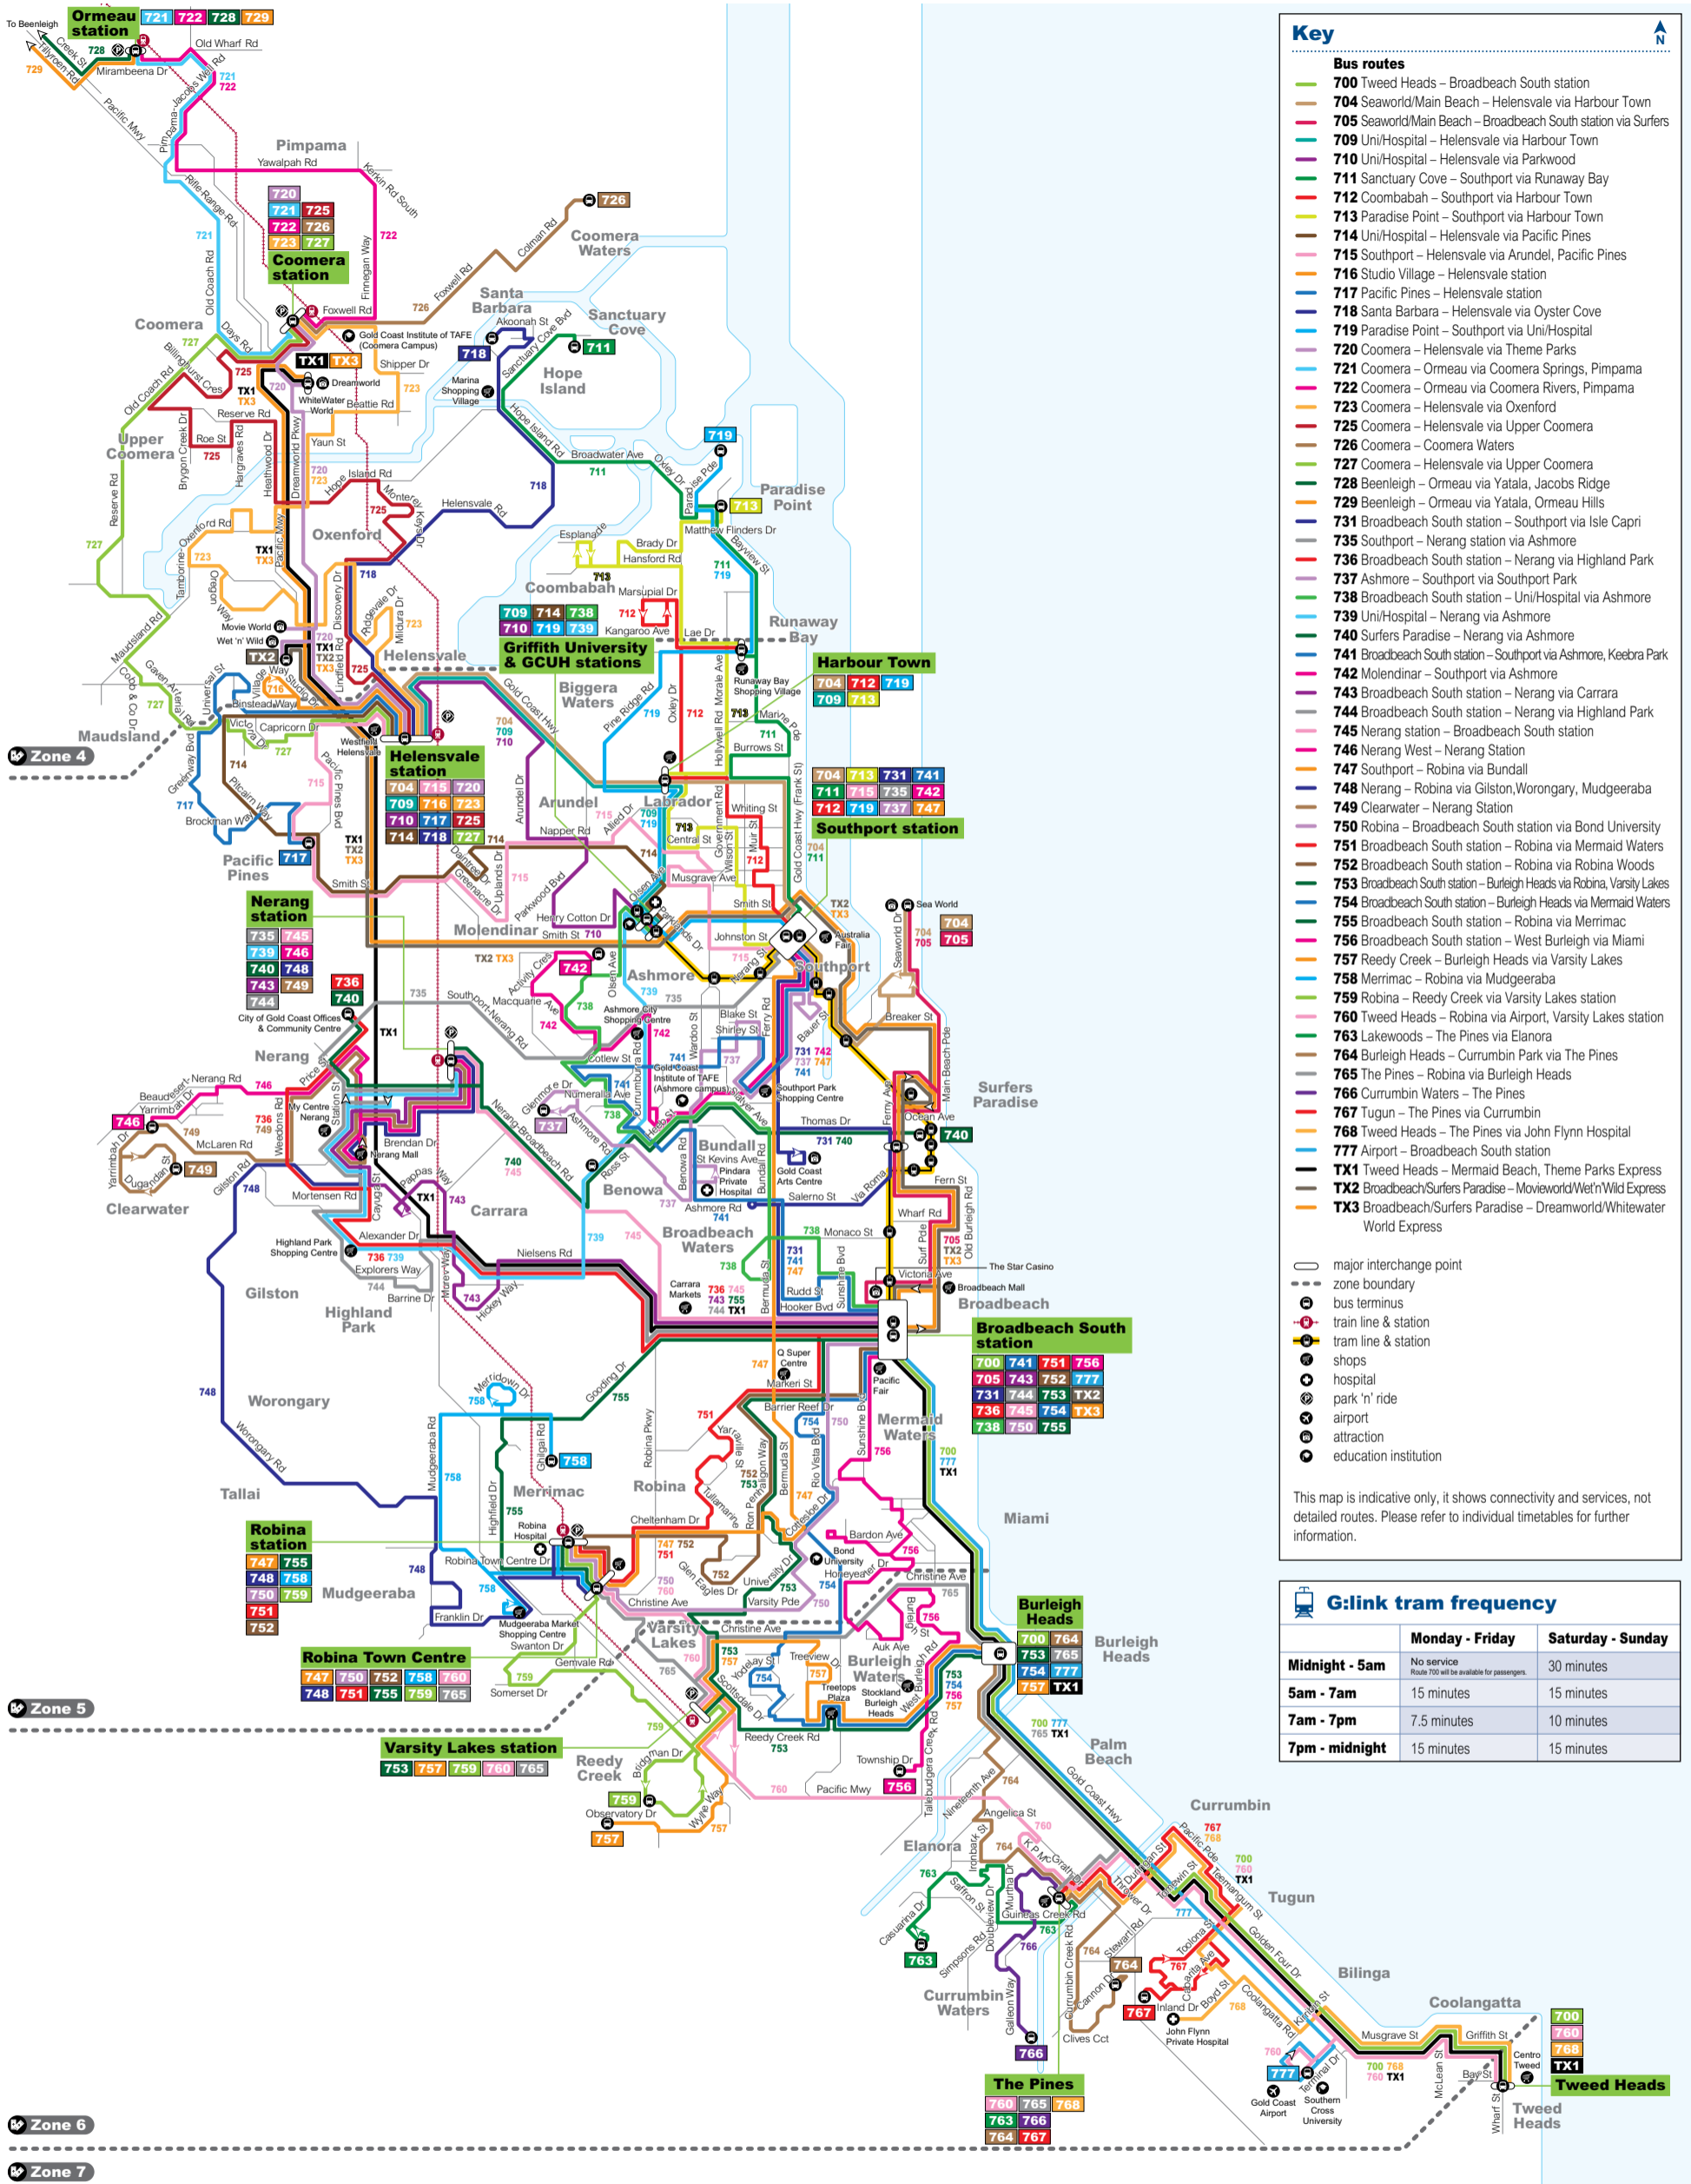

Gold Coast network map

Effective 19 December 2016

Key

Bus routes

- 700 Tweed Heads – Broadbeach South station
- 704 Seaworld/Main Beach – Helensvale via Harbour Town
- 705 Seaworld/Main Beach – Broadbeach South station via Surfers
- 709 Uni/Hospital – Helensvale via Harbour Town
- 710 Uni/Hospital – Helensvale via Parkwood
- 711 Sanctuary Cove – Southport via Runaway Bay
- 712 Coombabah – Southport via Harbour Town
- 713 Paradise Point – Southport via Harbour Town
- 714 Uni/Hospital – Helensvale via Pacific Pines
- 715 Southport – Helensvale via Arundel, Pacific Pines
- 716 Studio Village – Helensvale station
- 717 Pacific Pines – Helensvale station
- 718 Santa Barbara – Helensvale via Oyster Cove
- 719 Paradise Point – Southport via Uni/Hospital
- 720 Coomera – Helensvale via Theme Parks
- 721 Coomera – Ormeau via Coomera Springs, Pimpama
- 722 Coomera – Ormeau via Coomera Rivers, Pimpama
- 723 Coomera – Helensvale via Oxenford
- 725 Coomera – Helensvale via Upper Coomera
- 726 Coomera – Coomera Waters
- 727 Coomera – Helensvale via Upper Coomera
- 728 Beenleigh – Ormeau via Yatala, Jacobs Ridge
- 729 Beenleigh – Ormeau via Yatala, Ormeau Hills
- 731 Broadbeach South station – Southport via Isle Capri
- 735 Southport – Nerang station via Ashmore
- 736 Broadbeach South station – Nerang via Highland Park
- 737 Ashmore – Southport via Southport Park
- 738 Broadbeach South station – Uni/Hospital via Ashmore
- 739 Uni/Hospital – Nerang via Ashmore
- 740 Surfers Paradise – Nerang via Ashmore
- 741 Broadbeach South station – Southport via Ashmore, Keebra Park
- 742 Molendinar – Southport via Ashmore
- 743 Broadbeach South station – Nerang via Carrara
- 744 Broadbeach South station – Nerang via Highland Park
- 745 Nerang station – Broadbeach South station
- 746 Nerang West – Nerang Station
- 747 Southport – Robina via Bundall
- 748 Nerang – Robina via Gilston, Worongary, Mudgeeraba
- 749 Clearwater – Nerang Station
- 750 Robina – Broadbeach South station via Bond University
- 751 Broadbeach South station – Robina via Mermaid Waters
- 752 Broadbeach South station – Robina via Robina Woods
- 753 Broadbeach South station – Burleigh Heads via Robina, Varsity Lakes
- 754 Broadbeach South station – Burleigh Heads via Mermaid Waters
- 755 Broadbeach South station – Robina via Merrimac
- 756 Broadbeach South station – West Burleigh via Miami
- 757 Reedy Creek – Burleigh Heads via Varsity Lakes
- 758 Merrimac – Robina via Mudgeeraba
- 759 Robina – Reedy Creek via Varsity Lakes station
- 760 Tweed Heads – Robina via Airport, Varsity Lakes station
- 763 Lakewoods – The Pines via Elanora
- 764 Burleigh Heads – Currumbin Park via The Pines
- 765 The Pines – Robina via Burleigh Heads
- 766 Currumbin Waters – The Pines
- 767 Tugun – The Pines via Currumbin
- 768 Tweed Heads – The Pines via John Flynn Hospital
- 777 Airport – Broadbeach South station
- TX1 Tweed Heads – Mermaid Beach, Theme Parks Express
- TX2 Broadbeach/Surfers Paradise – Movieworld/Wet'n'Wild Express
- TX3 Broadbeach/Surfers Paradise – Dreamworld/Whitewater World Express

○ major interchange point
- - - zone boundary
● bus terminus
● train line & station
● tram line & station
● shops
● hospital
● park 'n' ride
● airport
● attraction
● education institution

This map is indicative only, it shows connectivity and services, not detailed routes. Please refer to individual timetables for further information.