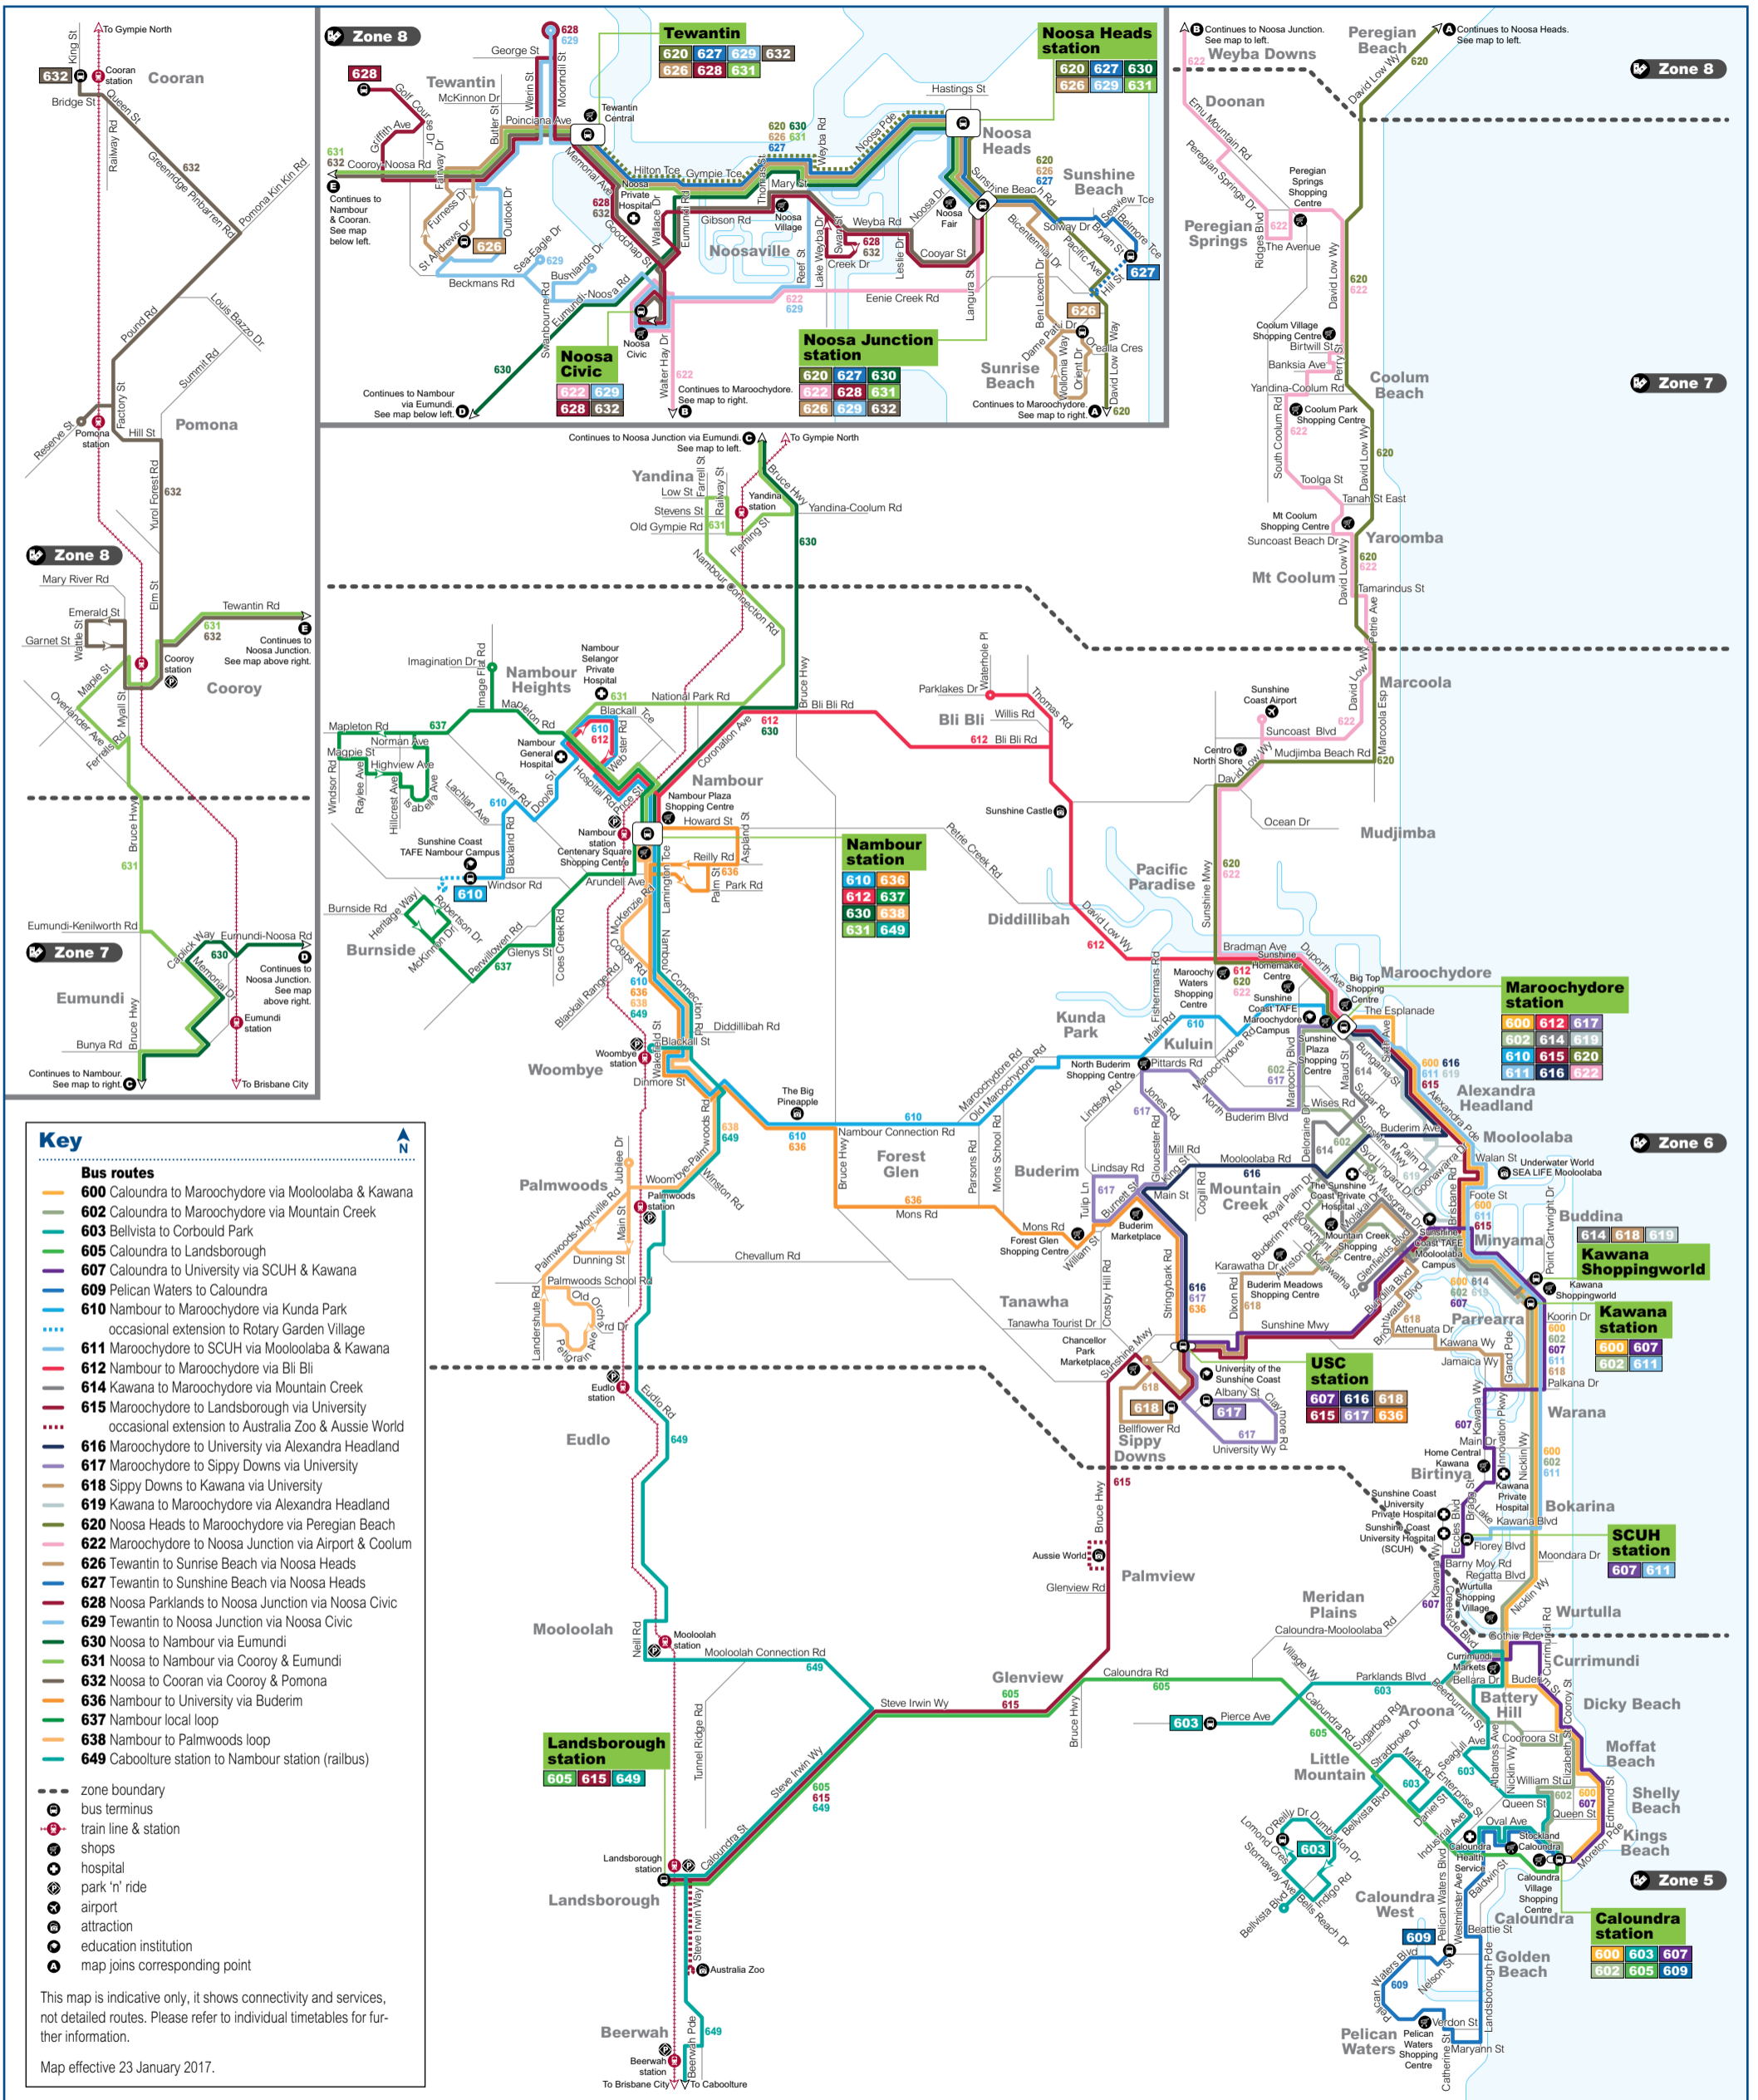

Sunshine Coast network map

Effective 19 December 2016

Download the MyTransLink app, visit translink.com.au or call 13 12 30